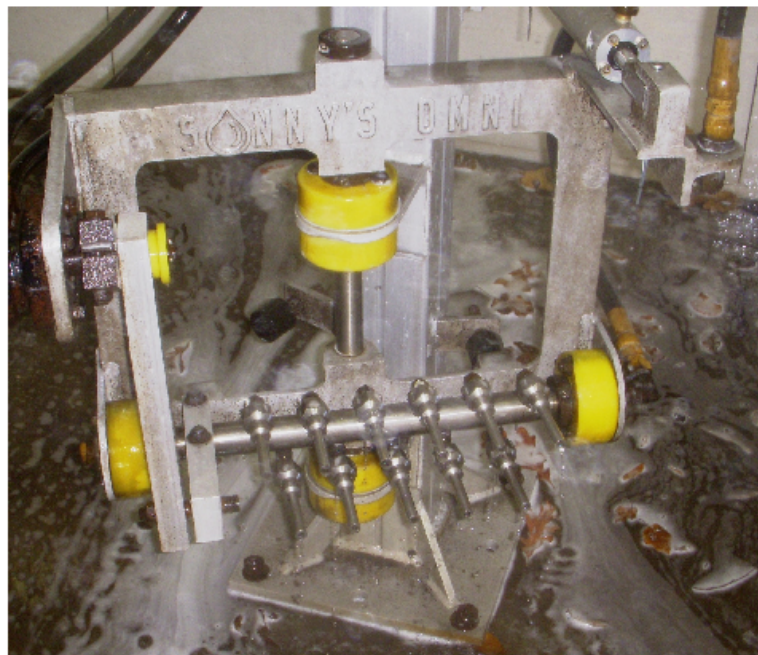

ITEM NO.	PartNumber	Title	QTY.
1	3000670	1/4" NPT STREET ELBOW - BRASS	6
2	3000572	1/4" BSPP x 1/4" NPT Adapter	6
3	1001109	Blast-Tec PRO 324 4.0	6
4	3000094	1/4" NPT HEX SOCKET PLUG - BRASS	16

BEFORE 22 GPM
ASSUMING 22 #2.0 NOZZLES @ 1000 PSI

**45% HIGH PRESSURE
WATER SAVINGS**

AFTER 12 GPM
USING 6 #4.0 NOZZLES @1000 PSI

680 East Travelers Trail
Burnsville, MN 55337
www.hydraflexinc.com

PH: 952-808-3640
FAX: 952-808-3650
info@hydraflexinc.com

**OMNI PIVOTING
BLASTER RETRO KIT**

SCALE: 1:2	SIZE B	PART NO. 1001441	REV A
SHEET: 1 OF 1			