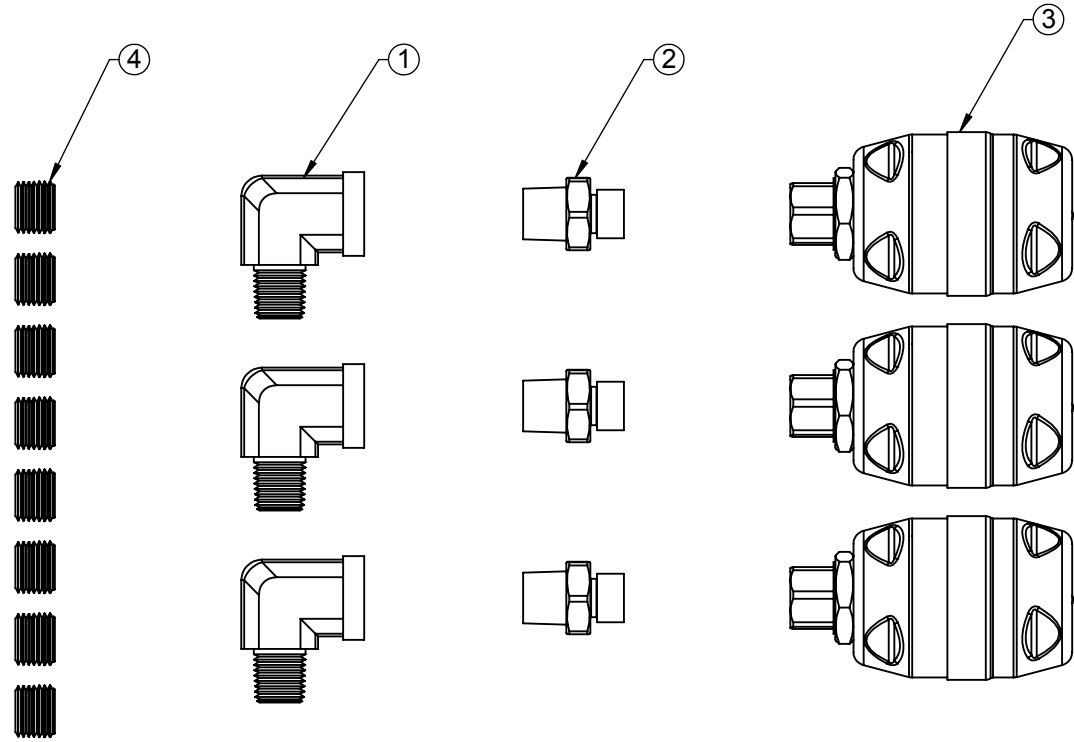

ITEM NO.	PartNumber	Title	QTY.
1	3000670	1/4" NPT STREET ELBOW - BRASS	6
2	3000572	1/4" BSPP x 1/4" NPT Adapter	6
3	1001109	Blast-Tec PRO 324 4.0	6
4	3000094	1/4" NPT HEX SOCKET PLUG - BRASS	16

BEFORE 22 GPM
ASSUMING 22 #2.0 NOZZLES @ 1000 PSI

**OMNI PIVOTING
BLASTER RETRO KIT**

SCALE: 1:2	SIZE B	PART NO. 1001441	REV A
SHEET: 1 OF 1			